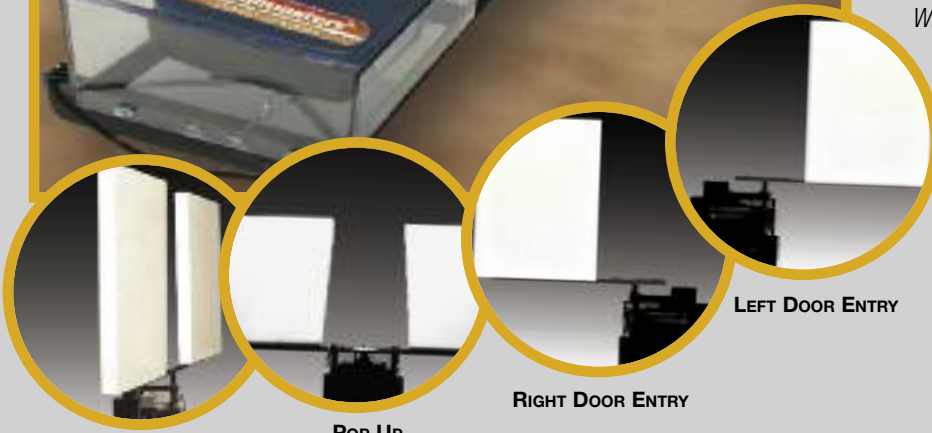

- Converts from Twin Pop-up, Twin Edge and Face, and Right or Left Door Entry in minutes
- Completely portable, unit weighs 47 lbs., 31" x 16" x 15" - 120 VAC-60 hertz
- Wireless Remote operates one or more units up to 100 yards
- Deployable target system sets up in minutes
- T-wrench set up key included
- Programmable timer option has user-friendly settings to standardize any type of shooting situation

www.metalmasters-targets.com

Tac-Target™

Auto Pop-Up Target System

- Converts from Twin Pop-up, Twin Edge and Face, and Right or Left Door Entry in minutes.
- Completely portable, unit weighs 47 lbs., 31" x 16" x 15"
- Wireless Remote operates one or more units up to 100 yards
- Deployable Target System sets up in minutes
- Set up is quick and easy with supplied T-wrench
- An excellent addition to a shoot house.
- Programmable timer option has user-friendly settings for any type of shooting situation

-- Sergeant T. Rayment, Training Coordinator, High Risk Entry Team, City of Brighton Police Department, Brighton, MI

EDGE AND FACE

POP UP

RIGHT DOOR ENTRY

LEFT DOOR ENTRY

Preferred Pricing

Multi-Functional Target System:\$1,795.00
 Programmable Timer\$ 145.00